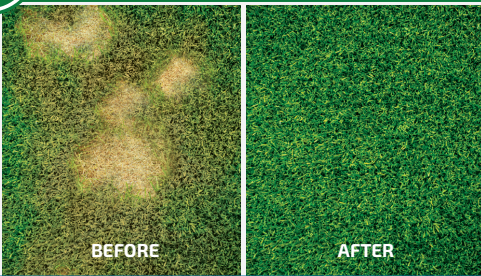

FLEXIBLE OPTIONS FOR DEALING WITH STRESSFUL CONDITIONS

Aqueduct Flex contains a fast acting dual-action formula specifically designed to give turf care professionals superior performance with flexible options for dealing with stressful conditions, including localised dry spot.

1 TREATMENT

LOCALISED DRY SPOT

- ✓ PROMOTE RAPID RECOVERY OF STRESSED TURF
- ✓ QUICKLY TREAT & ELIMINATE LOCALISED DRY SPOT WITH VISIBLE RESULTS IN AS LITTLE AS **3 DAYS**
- ✓ USAGE RATE: 1.25 kg/100 m²